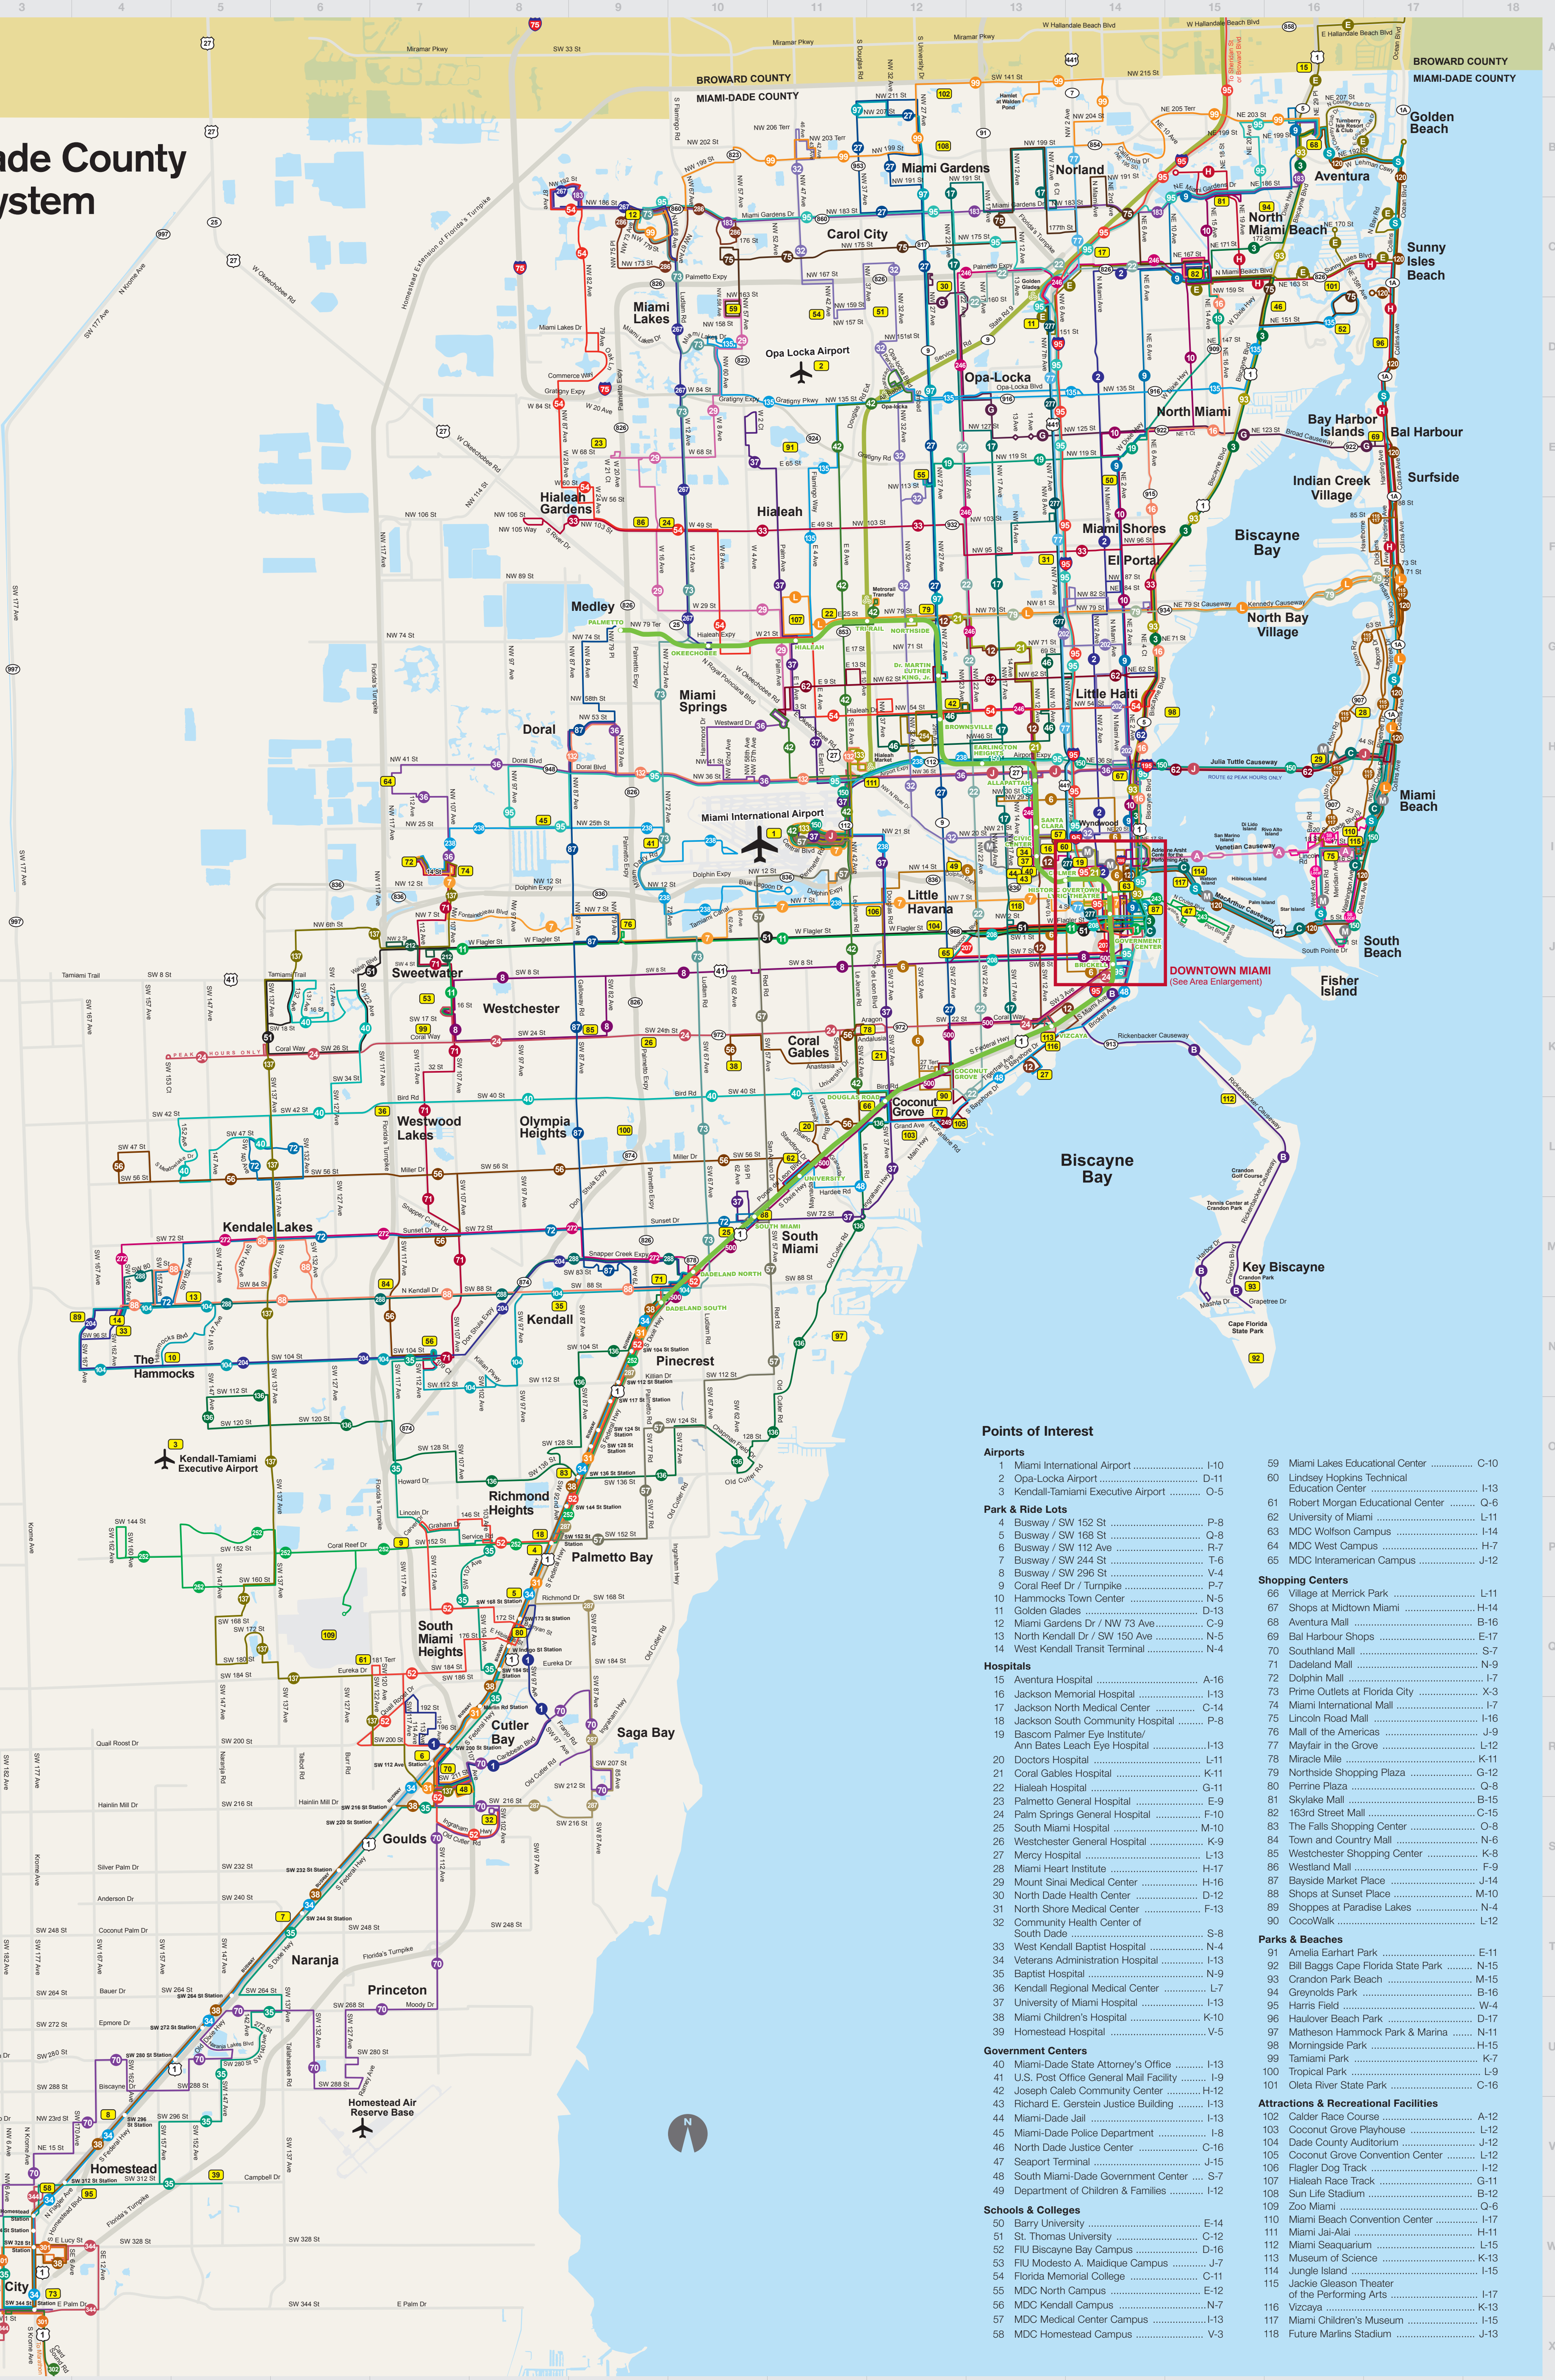

Miami-Dade County Transit System

LEGEND

-  Metrorbus Routes
-  Metrorail
-  Tri-Rail
-  Points of Interest

Points of Interest

- | | |
|---|------|
| Airports | |
| 1 Miami International Airport | I-10 |
| 2 Opa-Locka Airport | D-11 |
| 3 Kendall-Tamiami Executive Airport | O-5 |
| Park & Ride Lots | |
| 4 Busway / SW 155 St | P-8 |
| 5 Busway / SW 168 St | Q-8 |
| 6 Busway / SW 112 Ave | R-7 |
| 7 Busway / SW 244 St | T-6 |
| 8 Busway / SW 296 St | V-4 |
| 9 Coral Reef Dr / Turnpike | P-7 |
| 10 Hammocks Town Center | N-5 |
| 11 Golden Glades | D-13 |
| 12 Miami Gardens Dr / NW 73 Ave | C-9 |
| 13 North Kendall Dr / SW 150 Ave | N-5 |
| 14 West Kendall Transit Terminal | N-4 |
| Hospitals | |
| 15 Aventura Hospital | A-16 |
| 16 Jackson Memorial Hospital | I-13 |
| 17 Jackson North Medical Center | C-14 |
| 18 Jackson South Community Hospital | P-8 |
| 19 Bascom Palmer Eye Institute / Ann Bates Leach Eye Hospital | I-13 |
| 20 Doctors Hospital | L-11 |
| 21 Coral Gables Hospital | K-11 |
| 22 Hialeah Hospital | G-11 |
| 23 Palmetto General Hospital | E-9 |
| 24 Palm Springs General Hospital | F-10 |
| 25 South Miami Hospital | M-10 |
| 26 Westchester General Hospital | K-9 |
| 27 Mercy Hospital | L-13 |
| 28 Miami Heart Institute | H-17 |
| 29 Mount Sinai Medical Center | H-16 |
| 30 North Dade Health Center | D-12 |
| 31 North Shore Medical Center | F-13 |
| 32 Community Health Center of South Dade | S-8 |
| 33 West Kendall Baptist Hospital | N-4 |
| 34 Veterans Administration Hospital | I-13 |
| 35 Baptist Hospital | N-9 |
| 36 Kendall Regional Medical Center | L-7 |
| 37 University of Miami Hospital | C-13 |
| 38 Miami Children's Hospital | K-10 |
| 39 Homestead Hospital | V-5 |
| Government Centers | |
| 40 Miami-Dade State Attorney's Office | I-13 |
| 41 U.S. Post Office General Mail Facility | I-9 |
| 42 Joseph Caleb Community Center | H-12 |
| 43 Richard E. Gerstein Justice Building | I-13 |
| 44 Miami-Dade Jail | I-13 |
| 45 Miami-Dade Police Department | I-8 |
| 46 North Dade Justice Center | C-16 |
| 47 Seaport Terminal | J-15 |
| 48 South Miami-Dade Government Center | I-7 |
| 49 Department of Children & Families | S-12 |
| Schools & Colleges | |
| 50 Barry University | E-14 |
| 51 St. Thomas University | C-12 |
| 52 FIU Biscayne Bay Campus | D-16 |
| 53 FIU Modesto A. Maidique Campus | J-7 |
| 54 Florida Memorial College | C-11 |
| 55 MDC North Campus | E-12 |
| 56 MDC Kendall Campus | N-7 |
| 57 MDC Medical Center Campus | I-13 |
| 58 MDC Homestead Campus | V-3 |
| 59 Miami Lakes Educational Center | C-10 |
| 60 Lindsey Hopkins Technical Education Center | I-13 |
| 61 Robert Morgan Educational Center | Q-6 |
| 62 University of Miami | L-11 |
| 63 MDC Wolfson Campus | I-14 |
| 64 MDC West Campus | H-7 |
| 65 MDC Interamerican Campus | J-12 |
| Shopping Centers | |
| 66 Village at Merrick Park | L-11 |
| 67 Shops at Midtown Miami | H-14 |
| 68 Aventura Mall | B-16 |
| 69 Bal Harbour Shops | E-7 |
| 70 Southland Mall | S-7 |
| 71 Dadeland Mall | N-9 |
| 72 Dolphin Mall | I-7 |
| 73 Prime Outlets at Florida City | X-3 |
| 74 Miami International Mall | I-7 |
| 75 Lincoln Road Mall | I-16 |
| 76 Mall of the Americas | J-9 |
| 77 Mayfair in the Grove | L-12 |
| 78 Miracle Mile | K-11 |
| 79 Northside Shopping Plaza | G-12 |
| 80 Perrine Plaza | Q-8 |
| 81 SkyLake Mall | C-15 |
| 82 163rd Street Mall | B-15 |
| 83 The Falls Shopping Center | O-8 |
| 84 Town and Country Mall | N-6 |
| 85 Westchester Shopping Center | K-8 |
| 86 Westland Mall | F-9 |
| 87 Bayside Market Place | J-14 |
| 88 Shops at Sunset Place | M-10 |
| 89 Shoppes at Paradise Lakes | N-4 |
| 90 CocoWalk | L-12 |
| Parks & Beaches | |
| 91 Amelia Earhart Park | E-11 |
| 92 Bill Baggs Cape Florida State Park | N-15 |
| 93 Crandon Park Beach | M-15 |
| 94 Greynolds Park | B-16 |
| 95 Harris Field | W-4 |
| 96 Haulover Beach Park | D-17 |
| 97 Matheson Hammock Park & Marina | N-11 |
| 98 Morningside Park | H-15 |
| 99 Tamiami Park | K-7 |
| 100 Tropical Park | L-9 |
| 101 Oleta River State Park | C-16 |
| Attractions & Recreational Facilities | |
| 102 Calder Race Course | A-12 |
| 103 Coconut Grove Playhouse | L-12 |
| 104 Dade County Auditorium | J-12 |
| 105 Coconut Grove Convention Center | L-12 |
| 106 Flagler Dog Track | I-12 |
| 107 Hialeah Race Track | G-11 |
| 108 Sun Life Stadium | B-12 |
| 109 Zoo Miami | Q-6 |
| 110 Miami Beach Convention Center | I-17 |
| 111 Miami Jai-Alai | H-11 |
| 112 Miami Seaquarium | L-15 |
| 113 Museum of Science | K-13 |
| 114 Jungle Island | I-15 |
| 115 Jackie Gleason Theater of the Performing Arts | I-17 |
| 116 Vizcaya | K-13 |
| 117 Miami Children's Museum | I-15 |
| 118 Future Marlins Stadium | J-13 |